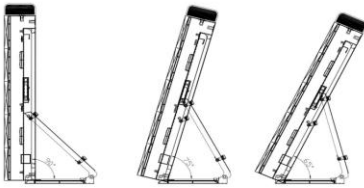

Perimeter Led Display

1. Perfect height: can be configured between 800mm and 1280mm.
2. Protect players from inquiries: soft and flexible masks design.
3. Portable and Easy to transport
4. Adjustable inclination Angle: Cabinets are supported with base and stand with adjustable angle, to get best view and best camera shootings.

281 Trillion Colors

- Brightness: 6000nits;
- Gray Scale: 65536 Level ;
- High refresh rate : ≥ 2000 Hz
(Photos taking with no flickers).

Cabinet Safety Design

- Players injury protection with top cushion rubber .

Adjustable Cabinet Angle

- Cabinet angle adjusted freely 60 – 90 degrees ;
- Enhance viewers' visual enjoyment.

140° Viewing Angle

- SMD lamps provide wider viewing angle both vertically and horizontally.